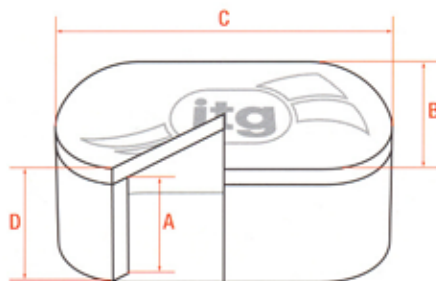

Megaflow

PRODUCT	PRODUCT	A	B	C	D	BHP RATING				
						1 filter	2 filter	3 filter	4 filter	6 filter
	JC20 single carburettor JC20/25 25 148 186 50 JC20/40 40 148 (bottom) 65 JC20/65 65 148 192 90 JC20/100 200 148 (top) 125					140	210	260	315	520
	JC30 single carburettor JC30/25 25 149 298 50 JC30/40 40 149 298 65 JC30/65 65 149 298 90 JC30/100 100 149 298 125					210	320	-	-	-
	JC40 small twin carburettor JC40/25 25 142 379 50 JC40/40 40 142 379 65 JC40/65 65 142 379 90 JC40/100 100 142 379 125					250	430	-	-	-
	JC50 big twin carburettor JC50/25 25 148 436 50 JC50/40 40 148 436 65 JC50/65 65 148 436 90 JC50/100 100 148 436 125					310	525	-	-	-
	JC90 multi carburettor (pair) JC90 80 142 379 105					470	940	-	-	-
	JC100 multi carburettor JC100/40 40 142 608 65					520 – other filter heights in proportion as above				